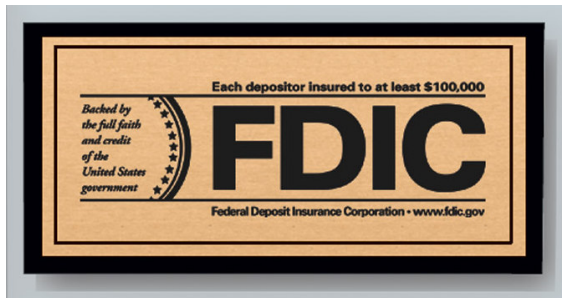

E. MYLAR DECALS

Adhesive-faced Mylar decals are visible from both sides. Pressure-sensitive 7"W x 3"H self-adhesive labels eliminate the need for rivets, screws or solvents. Decals are embossed and 20 mil. Thick. Durable and affordable. **Minimum order: 3 Decals**

| Cat. No. | Description | Color | Sugg. List Price Each |
|------------|-------------|----------------|-----------------------|
| 2841102N45 | FDIC Decal | Black and Gold | \$5.50 |

F. WALL- STYLE FDIC SIGN – without Backplate
Same as A. on reverse page, but without backplate. Includes double-coated adhesive for flush wall mounting. Size: 7"W x 3"H.

G. WALL- STYLE FDIC SIGN – with Backplate
Same as A. on reverse side of page, but with backplate for hanging on wall. Size: 7-1/2"W x 3-1/2"H.

| Cat. No. | Nameplate Color | Backplate Color | Lettering Color | Sugg. List Price Each |
|------------|-----------------|-----------------|-----------------|-----------------------|
| 2840117N00 | Black | Silver | White | \$16.35 |
| 2840118N00 | Silver | Black | Black | 16.35 |
| 2840119N00 | Walnut | Gold | White | 22.45 |
| 2840107N00 | Gold | Black | Black | 22.45 |