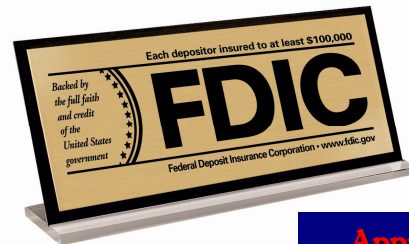

NOTICE

The official
FDIC
 sign has
 changed!

**Order Your Signs Today
 to Ensure Your Compliance!**

The FDIC released a revised regulation governing the official FDIC sign and logo November 7, 2006. All insured depository institutions must update their signage to comply with the new FDIC regulation.

**Approved
 FDIC Design**

**A. COUNTER-STYLE FDIC SIGNS-
 with Backplate and Clear Plexiglas Base**
 Sits elegantly on desk or countertop. Nameplate is available in Black, Silver, Walnut or Gold and is mounted on contrasting backplate. The 7-1/2" W x 3-1/2"H sign slides into a clear Plexiglas base.